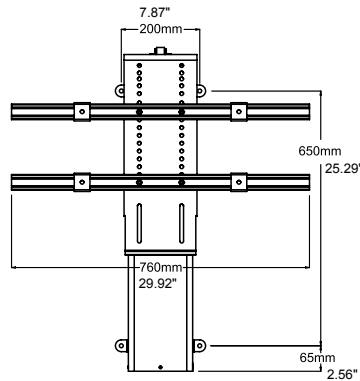

23200 Turbo Lift

Any Room

About the 23200 Lift

- Durable Steel Construction with 24 V Motor makes operation quiet and reliable
- Single actuator in fully closed system reduces wear and tear, enhances safe operation, and keeps the lift clean and free of dirt and debris
- Universal Quick Connect—installation is uncomplicated and takes 10 minutes. Hardware kit included has bolts and screws and is compatible with all flat screen TVs
- Unique locking mechanism fastens TV to Quick Connect bracket for safety and security
- RF wireless remote, wired handset, or IR Remote
- Expandable mesh cable management system standard
- Lift raises quickly to the full height of 67" in less than 40 seconds
- Holds televisions up to 110 lbs, with a lift capacity of 133 lbs

touchstone

Smart Furniture ▶ Beautiful Solution

www.touchstonehomeproducts.com

23200 Turbo Lift

Any Room

About the 23200 Control Box

- Fully tested by Underwriters Laboratories and carry UL and CUL approvals
- Child Safety/Security feature can be set via the wired handset
- Easy-to-set optimal TV height feature makes lift stop at your desired viewing height
- Three outlets on control box for plugging in components
- Built in RS-232 and 12 Volt Trigger inputs for connecting to automated home theater systems
- Advanced integration capabilities allows user to program a Universal remote to operate lift