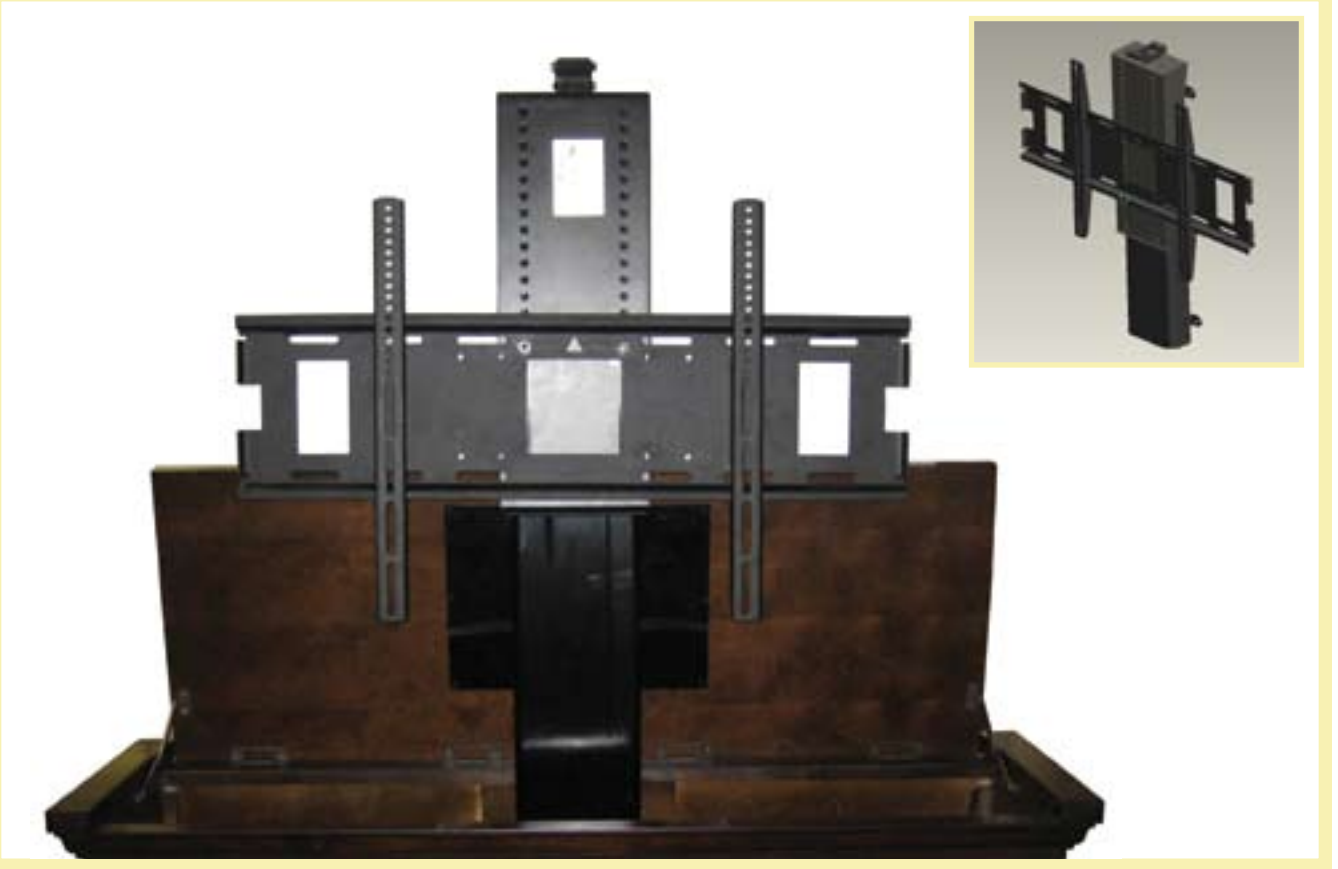

23200 Turbo Lift

Any Room

About the 23200 Lift

- Durable Steel Construction with 24 V Motor makes operation quiet and reliable
- Single actuator in fully closed system reduces wear and tear, enhances safe operation, and keeps the lift clean and free of dirt and debris
- Universal Quick Connect—installation is uncomplicated and takes 10 minutes. Hardware kit included has bolts and screws and is compatible with all flat screen TVs
- Unique locking mechanism fastens TV to Quick Connect bracket for safety and security
- RF wireless remote, wired handset, or IR Remote
- Expandable mesh cable management system standard
- Lift raises quickly to the full height of 67" in less than 40 seconds
- Holds televisions up to 110 lbs, with a lift capacity of 133 lbs

touchstone

Smart Furniture ▶ Beautiful Solution

www.touchstonehomeproducts.com

23200 Turbo Lift

Any Room

About the 23200 Control Box

- Fully tested by Underwriters Laboratories and carry UL and CUL approvals
- Child Safety/Security feature can be set via the wired handset
- Easy-to-set optimal TV height feature makes lift stop at your desired viewing height
- Three outlets on control box for plugging in components
- Built in RS-232 and 12 Volt Trigger inputs for connecting to automated home theater systems
- Advanced integration capabilities allows user to program a Universal remote to operate lift