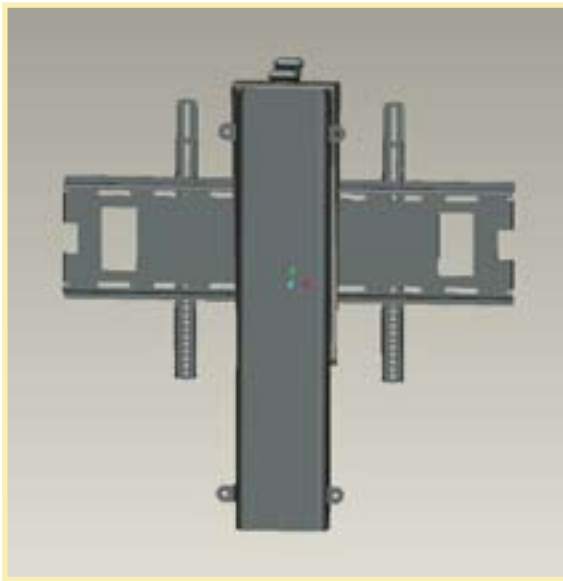

23200 Turbo Lift

Any Room

About the 23200 Lift

- Durable Steel Construction with 24 V Motor makes operation quiet and reliable
- Single actuator in fully closed system reduces wear and tear, enhances safe operation, and keeps the lift clean and free of dirt and debris
- Universal Quick Connect—installation is uncomplicated and takes 10 minutes. Hardware kit included has bolts and screws and is compatible with all flat screen TVs
- Unique locking mechanism fastens TV to Quick Connect bracket for safety and security
- RF wireless remote, wired handset, or IR Remote
- Expandable mesh cable management system standard
- Lift raises quickly to the full height of 67" in less than 40 seconds
- Holds televisions up to 110 lbs, with a lift capacity of 133 lbs

touchstone

Smart Furniture ▶ Beautiful Solution

www.touchstonehomeproducts.com

23200 Turbo Lift

Any Room

About the 23200 Control Box

- Fully tested by Underwriters Laboratories and carry UL and CUL approvals
- Child Safety/Security feature can be set via the wired handset
- Easy-to-set optimal TV height feature makes lift stop at your desired viewing height
- Three outlets on control box for plugging in components
- Built in RS-232 and 12 Volt Trigger inputs for connecting to automated home theater systems
- Advanced integration capabilities allows user to program a Universal remote to operate lift