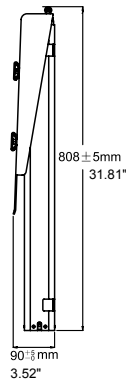

23200 Turbo Lift

Any Room

About the 23200 Lift

- Durable Steel Construction with 24 V Motor makes operation quiet and reliable
- Single actuator in fully closed system reduces wear and tear, enhances safe operation, and keeps the lift clean and free of dirt and debris
- Universal Quick Connect—installation is uncomplicated and takes 10 minutes. Hardware kit included has bolts and screws and is compatible with all flat screen TVs
- Unique locking mechanism fastens TV to Quick Connect bracket for safety and security
- RF wireless remote, wired handset, or IR Remote
- Expandable mesh cable management system standard
- Lift raises quickly to the full height of 67" in less than 40 seconds
- Holds televisions up to 110 lbs, with a lift capacity of 133 lbs

touchstone

Smart Furniture ▶ Beautiful Solution

www.touchstonehomeproducts.com

23200 Turbo Lift

Any Room

About the 23200 Control Box

- Fully tested by Underwriters Laboratories and carry UL and CUL approvals
- Child Safety/Security feature can be set via the wired handset
- Easy-to-set optimal TV height feature makes lift stop at your desired viewing height
- Three outlets on control box for plugging in components
- Built in RS-232 and 12 Volt Trigger inputs for connecting to automated home theater systems
- Advanced integration capabilities allows user to program a Universal remote to operate lift