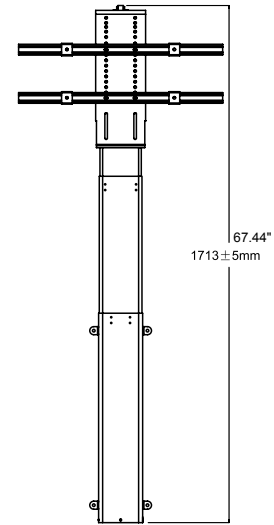

23200 Turbo Lift

Any Room

About the 23200 Lift

- Durable Steel Construction with 24 V Motor makes operation quiet and reliable
- Single actuator in fully closed system reduces wear and tear, enhances safe operation, and keeps the lift clean and free of dirt and debris
- Universal Quick Connect—installation is uncomplicated and takes 10 minutes. Hardware kit included has bolts and screws and is compatible with all flat screen TVs
- Unique locking mechanism fastens TV to Quick Connect bracket for safety and security
- RF wireless remote, wired handset, or IR Remote
- Expandable mesh cable management system standard
- Lift raises quickly to the full height of 67" in less than 40 seconds
- Holds televisions up to 110 lbs, with a lift capacity of 133 lbs

touchstone

Smart Furniture ▶ Beautiful Solution

www.touchstonehomeproducts.com

23200 Turbo Lift

Any Room

About the 23200 Control Box

- Fully tested by Underwriters Laboratories and carry UL and CUL approvals
- Child Safety/Security feature can be set via the wired handset
- Easy-to-set optimal TV height feature makes lift stop at your desired viewing height
- Three outlets on control box for plugging in components
- Built in RS-232 and 12 Volt Trigger inputs for connecting to automated home theater systems
- Advanced integration capabilities allows user to program a Universal remote to operate lift